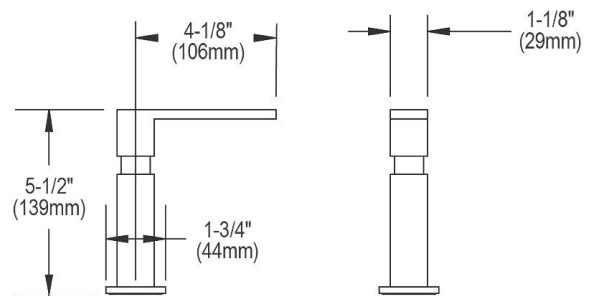

PART: _____ QTY: _____

PROJECT: _____

CONTACT: _____

DATE: _____

NOTES: _____

APPROVAL: _____

In keeping with our policy of continuing product improvement, Elkay reserves the right to change product specifications without notice. Please visit elkay.com for the most current version of Elkay product specification sheets. This specification describes an Elkay product with design, quality, and functional benefits to the user. When making a comparison of other producers' offerings, be certain these features are not overlooked.